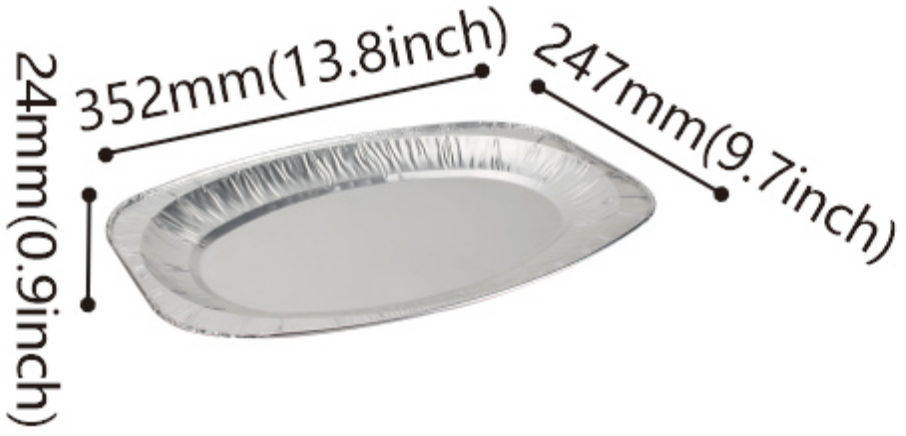

321 100Pcs/ctn

Top in: 346x241x21mm (13x9x0.8inch)
Bottom: 255x150mm (10x5.9inch)

322 100Pcs/ctn