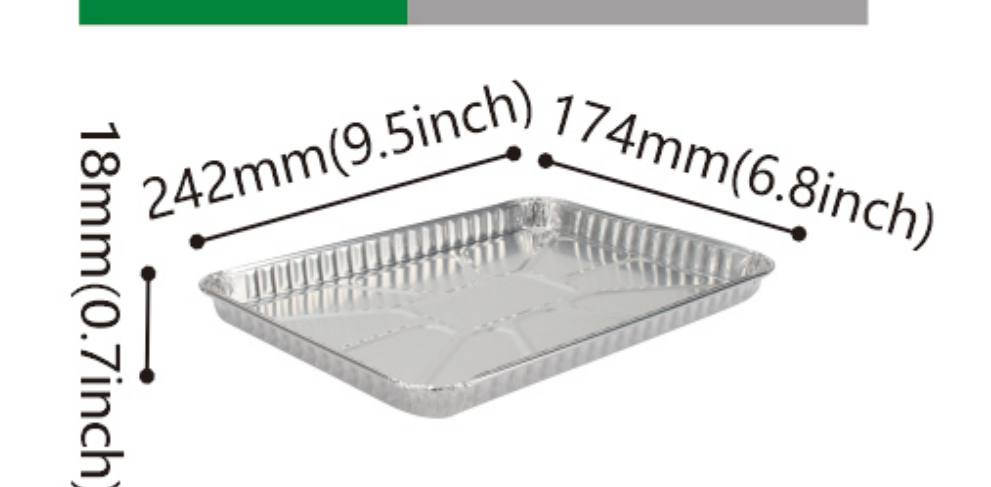

Top in: 232x166x16mm (9x6.5x0.6inch)
Bottom: 225x160mm (8.8x6.3inch)
Capacity: 550ml (19 oz)