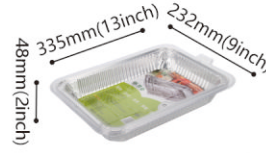

Capacity: 1400ml (47 oz)

**21000**

4Pcs/set  
60Sets/ctn

Top in: 254x185x52mm (10x10x2inch)  
Bottom: 219x149mm (8.6x5.8inch)

Capacity: 2000ml (67 oz)

**6416**

3Pcs/set  
60Sets/ctn

Top in: 312x209mm (12x8inch)  
Bottom: 282x181mm (11x7inch)