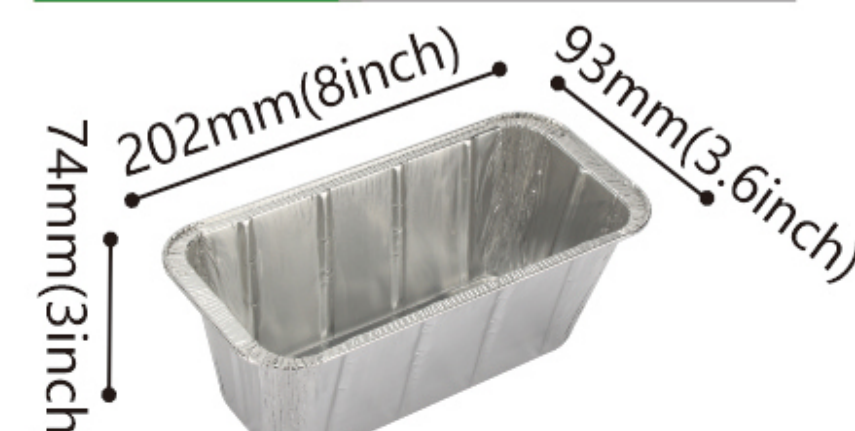

Top in: 180x80x71mm (7x3x2.8inch)
Bottom: 156x56mm (6x2inch)
Capacity: 750ml (26 oz)

6415 1000Pcs/ctn