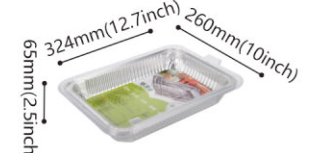

Top in: 300x236mm (11.8x9inch)
Bottom: 262x200mm (10x8inch)

Capacity: 3500ml (118 oz)

3578

10Pcs/set
20Sets/ctn