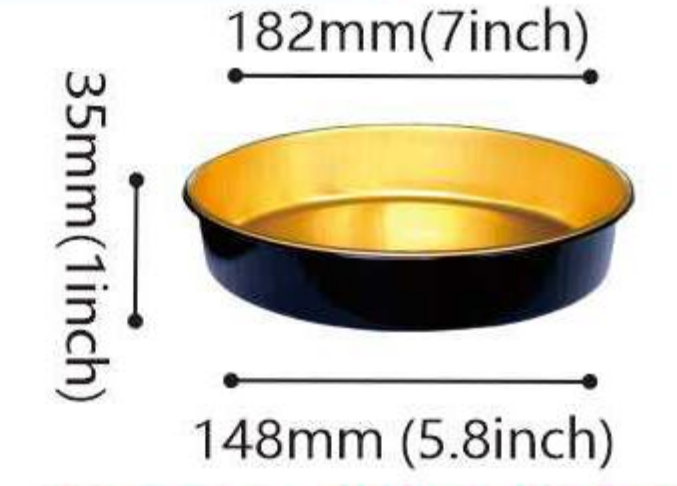

Y182/730 600Pcs/ctn

Capacity: 730ml (24.7 oz)
Type of lids: Aluminium Foil Lid
Dome Plastic Lid
Custom Transparent Film