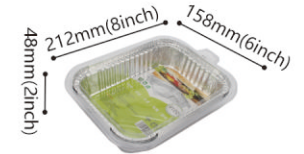

Top in: 208x154x38mm (8x6x1.5inch)
Bottom: 179x126mm (7x5inch)

Capacity: 920ml (31 oz)

12000

10Pcs/set
30Sets/ctn