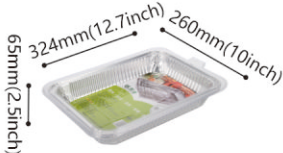

Capacity: 2550ml (86 oz)

**3578**

3Pcs/set  
60Sets/ctn

Top in: 300x236mm (11.8x9inch)  
Bottom: 262x200mm (10x8inch)

Capacity: 3500ml (118 oz)

**3578**

10Pcs/set  
20Sets/ctn

Top in: 300x236mm (11.8x9inch)  
Bottom: 262x200mm (10x8inch)