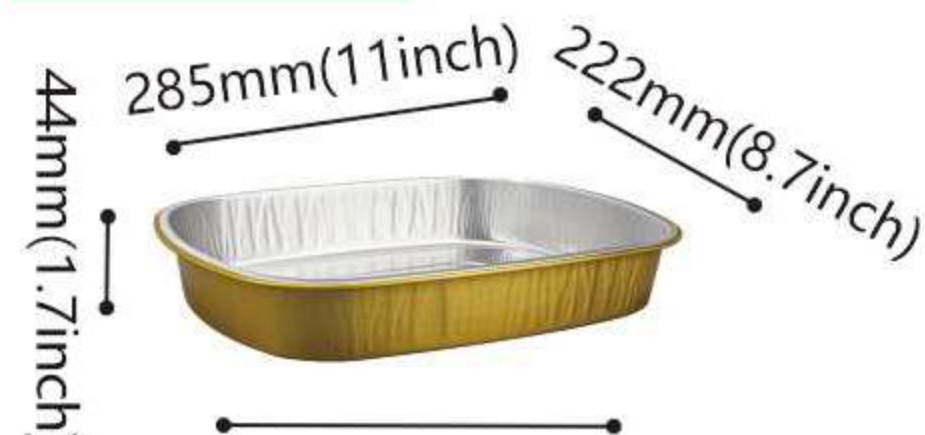

225.7x163.7mm (9x6.5inch)

Capacity: 2020ml (68 oz)

Type of lids: Aluminium Foil Lid
Dome Plastic Lid
Custom Transparent Film

T238/920 500Pcs/ctn