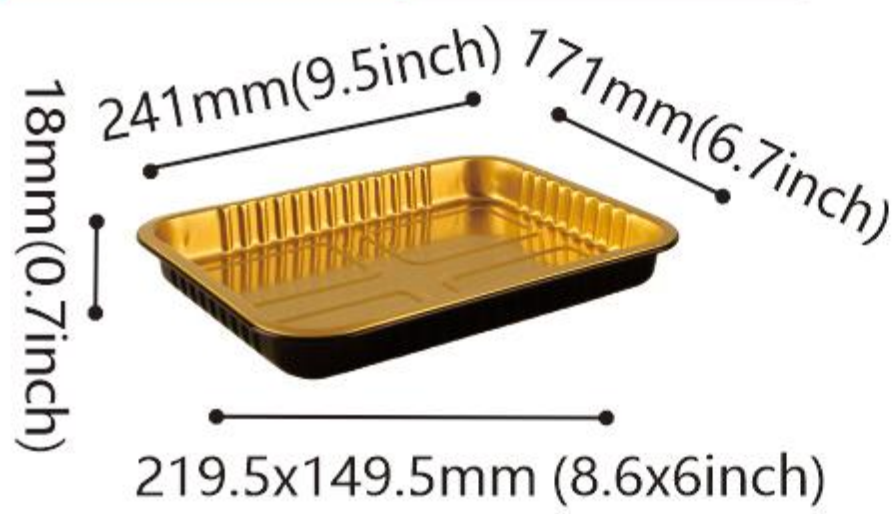

C241/615 500Pcs/ctn

Capacity: 615ml (21 oz)

Type of lids: Aluminium Foil Lid
Dome Plastic Lid
Custom Transparent Film