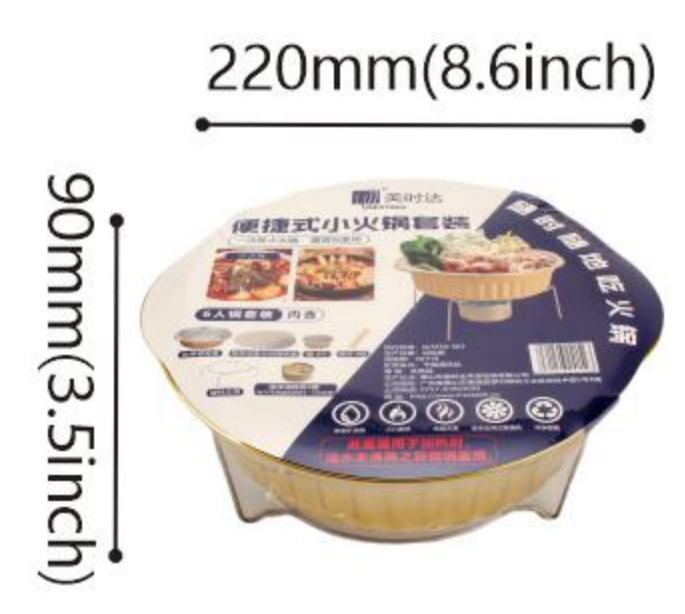

Convenient small hotpot set 20boxes/box