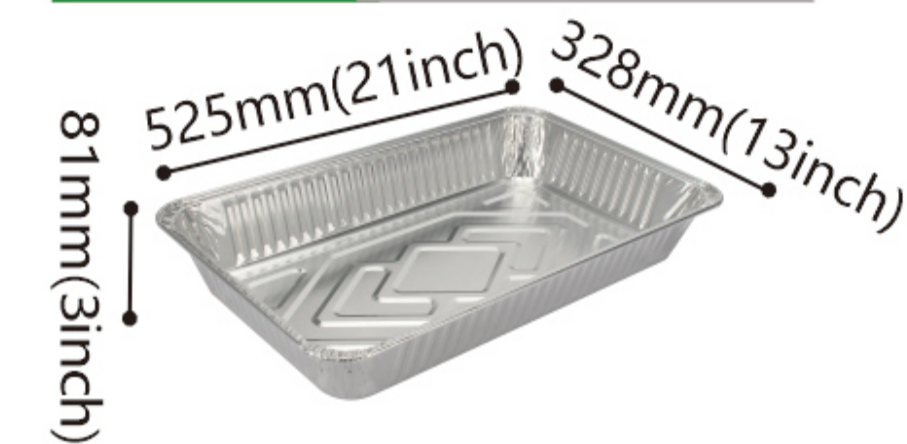

Top in: 497x300x75mm (19x12x3inch)
Bottom: 453x253mm (18x10inch)
Capacity: 9600ml (337 oz)
Type of lids: Dome plastic lid
Aluminium Foil Lid

596/326 50Pcs/ctn