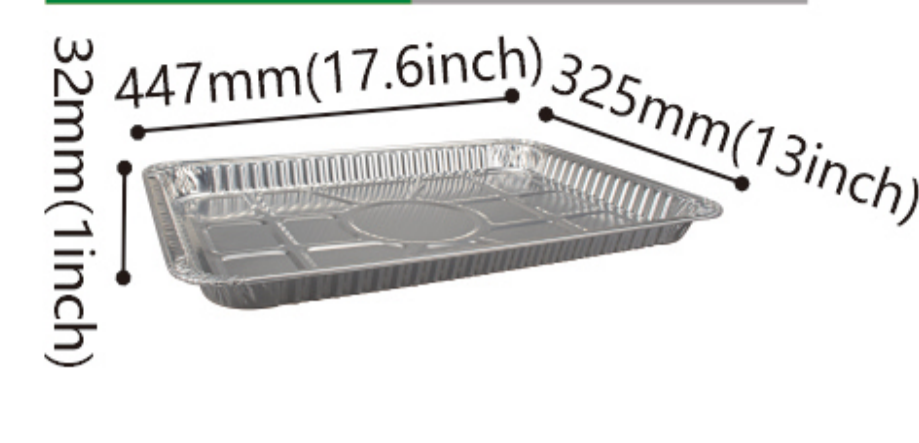

Top in: 419x297x30mm (16.5x11.7x1inch)
Bottom: 401x279mm (15.8x11inch)
Capacity: 3180ml (111.9 oz)

3578 200Pcs/ctn