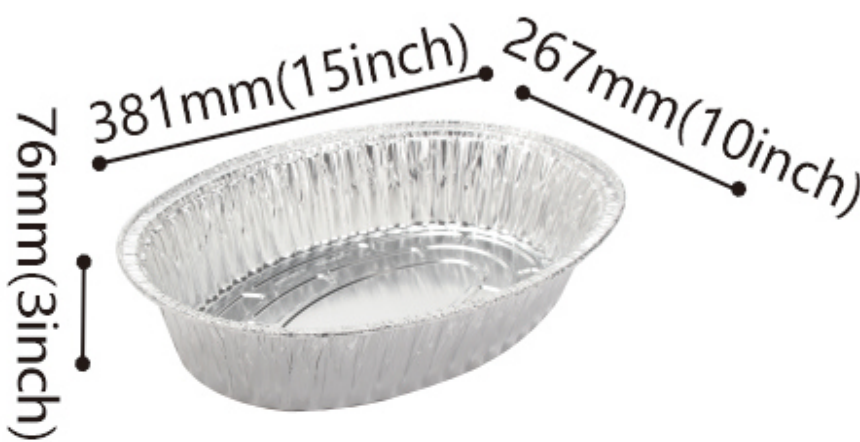

Top in: 354x240x73mm (13.9x9x2.8inch)
Bottom: 310x196mm (12x7.7inch)
Capacity: 4100ml (144 oz)
Type of lids: Dome plastic lid
Aluminium Foil Lid

2225 50Pcs/ctn