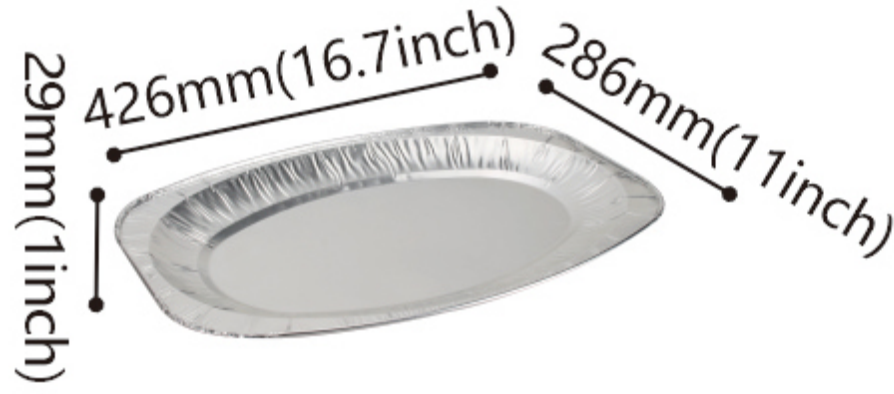

**1024** 200Pcs/ctn

Top in: 325x22mm (12.8x0.9inch)  
Bottom: 320.2mm (12.6inch)

321 100Pcs/ctn

Top in: 346x241x21mm (13x9x0.8inch)  
Bottom: 255x150mm (10x5.9inch)

322 100Pcs/ctn

Top in: 418x278x25mm (16x11x1inch)  
Bottom: 314x180mm (12x7inch)