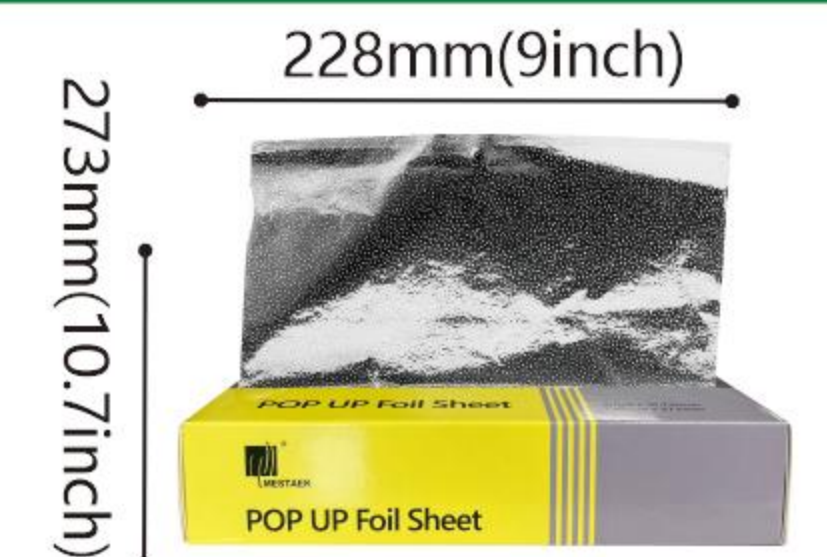

Pop up foil sheet

200 smoke/box,12 boxes/box
500 smoke/box,6 boxes/box

Customizable thickness with size