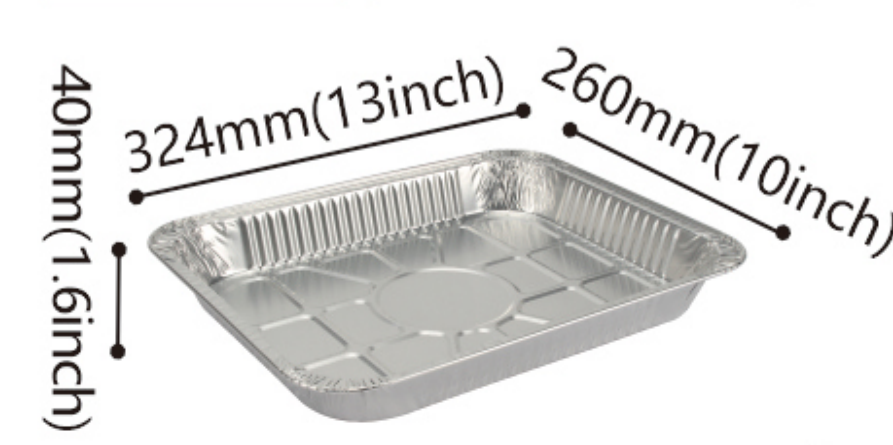

Bottom: 262x200mm (10x7.9inch)
Capacity: 2250ml (79 oz)
Type of lids: Dome plastic lid
Aluminium Foil Lid

315 200Pcs/ctn