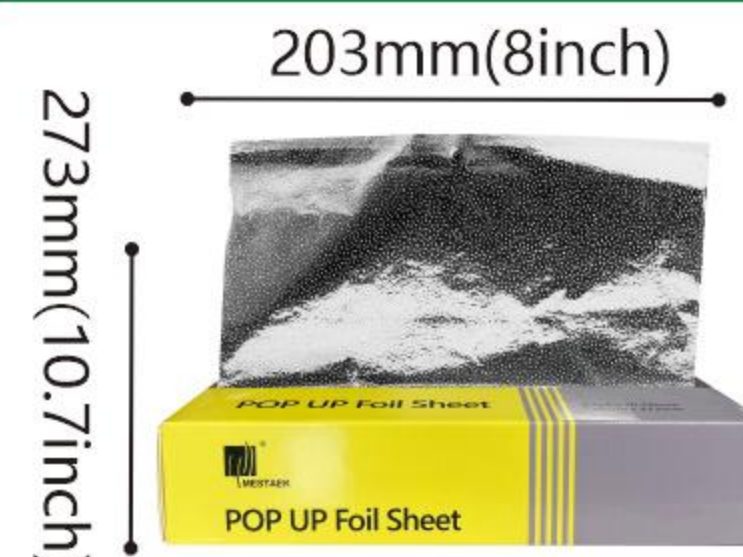

Pop up foil sheet

200 smoke/box,12 boxes/box
500 smoke/box,6 boxes/box

Customizable thickness with size