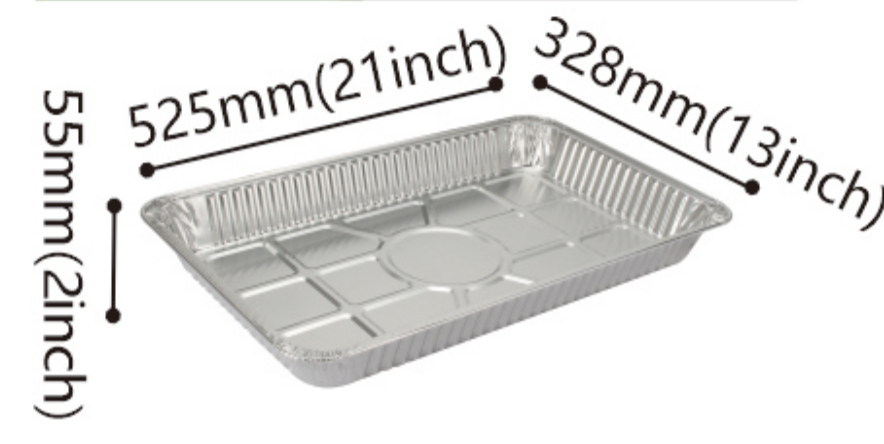

Top in: 497x300x50mm (19x12x1.9inch)
Bottom: 462x265mm (18x10inch)
Capacity: 6800ml (239 oz)
Type of lids: Dome plastic lid
Aluminium Foil Lid

590/320 50Pcs/ctn