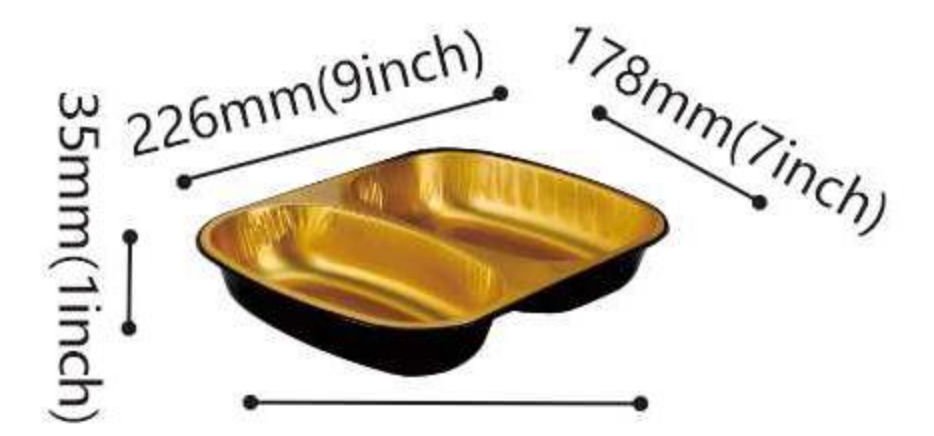

195x147mm (7.6x5.8inch)

Capacity: 800ml (27 oz)

Type of lids: Aluminium Foil Lid
Dome Plastic Lid
Custom Transparent Film

T226/350/450 500Pcs/ctn