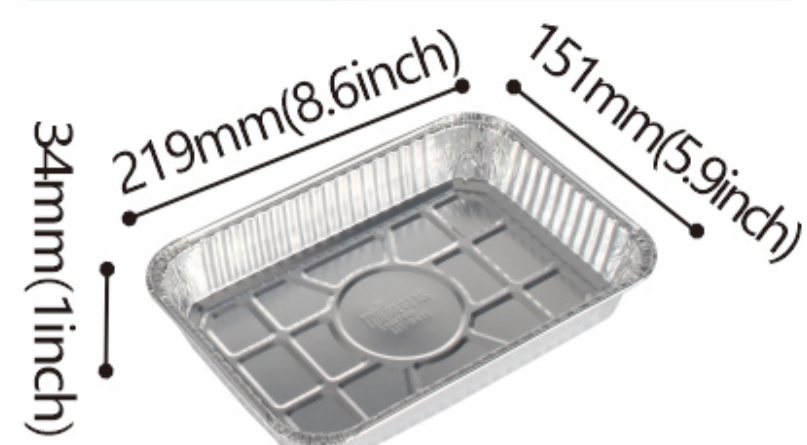

Top in: 205x137mm (8x5.4inch)
Bottom: 192x125mm (7.5x4.9inch)
Capacity: 830ml (29 oz)

C218/870 1000Pcs/ctn