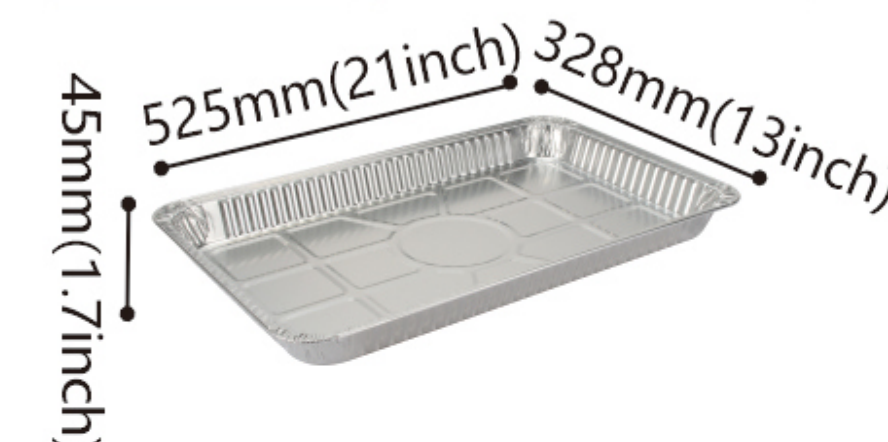

Top in: 497x300x40mm (19x12x1.5inch)
Bottom: 474x274mm (18x11inch)
Capacity: 4500ml (158 oz)
Type of lids: Dome plastic lid
Aluminium Foil Lid

44900 200Pcs/ctn