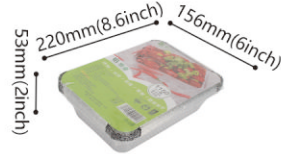

**8380/56**

8Pcs/set  
40Sets/ctn

Top in: 145x60mm (5.7x2inch)  
Bottom: 113mm (4inch)

Capacity: 880ml (30 oz)

Type of lids: Aluminium Foil Lid

**1150**

8Pcs/set  
40Sets/ctn

Top in: 200x135x45mm (8x5x1.8inch)  
Bottom: 180x116mm (7x4.6inch)