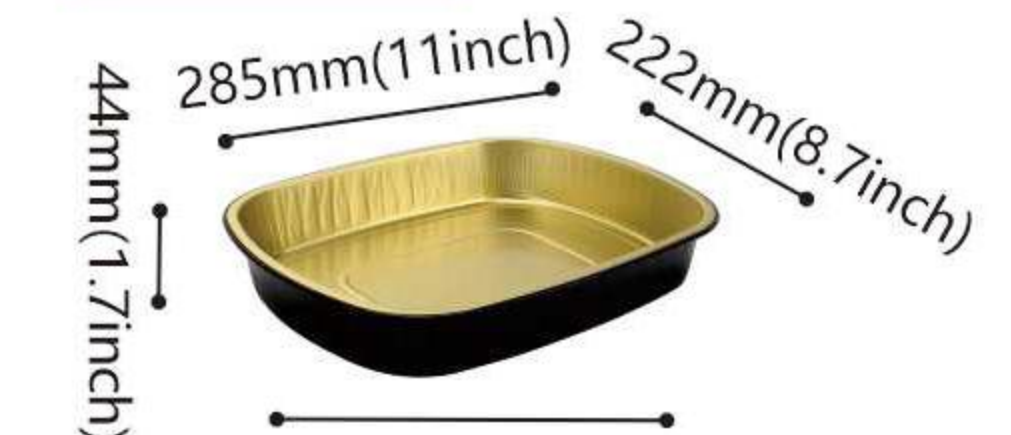

**T247/1500** 200Pcs/ctn

188.6x137.6mm (7.4x5.4inch)

Capacity: 1500ml (50.7 oz)

Type of lids: Aluminium Foil Lid  
Dome Plastic Lid  
Custom Transparent Film

**T285/2020** 200Pcs/ctn

225.7x163.7mm (9x6.5inch)