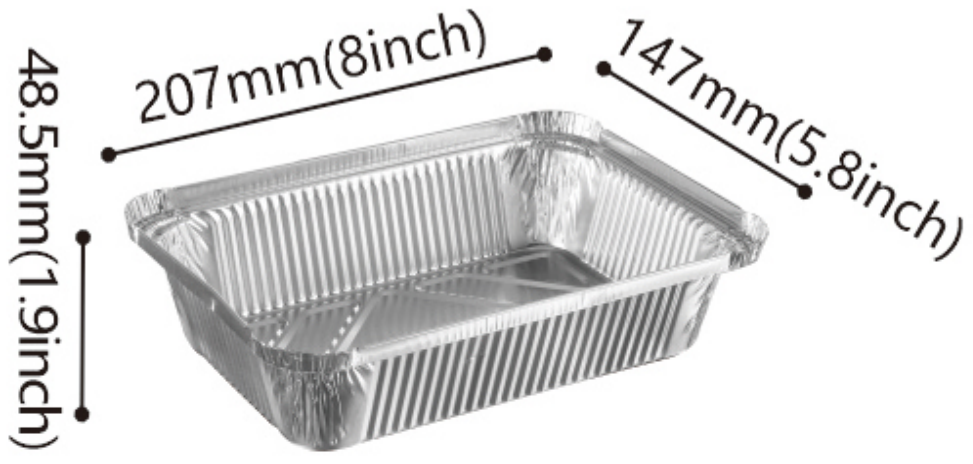

C-207/860 600Pcs/ctn

Top in: 192x132x41.2mm (7.5x5.2x1.6inch)
Bottom: 171x107mm (6.7x4inch)
Capacity: 860ml (29 oz)
Type of lids: Paper Lid
Laminated Foil Lid
Dome plastic lid

C-217/880 600Pcs/ctn