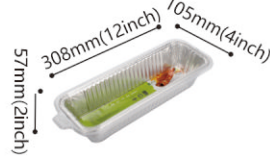

Top in: 304x101x55mm (12x4x2inch)
Bottom: 262x66.5mm (10x2.6inch)

Capacity: 1100ml (37 oz)

136

10Pcs/set
30Sets/ctn