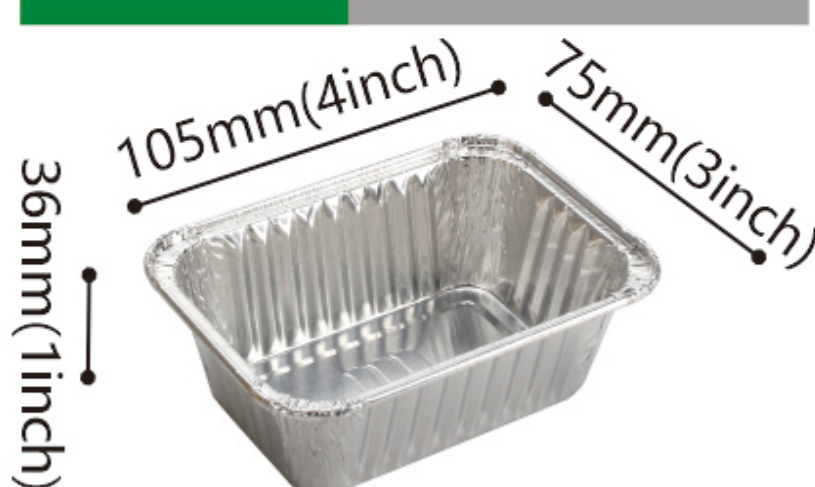

# Baking pan series

Aluminium foil lid

Laminated Foil Lid

Paper Lid

Dome plastic lid

**6301** 2000Pcs/ctn

Top in: 115x71x29.5mm (4.5x2.8x1inch)  
Bottom: 100x56mm (4x2inch)  
Capacity: 170ml (6 oz)

**4618** 2400Pcs/ctn