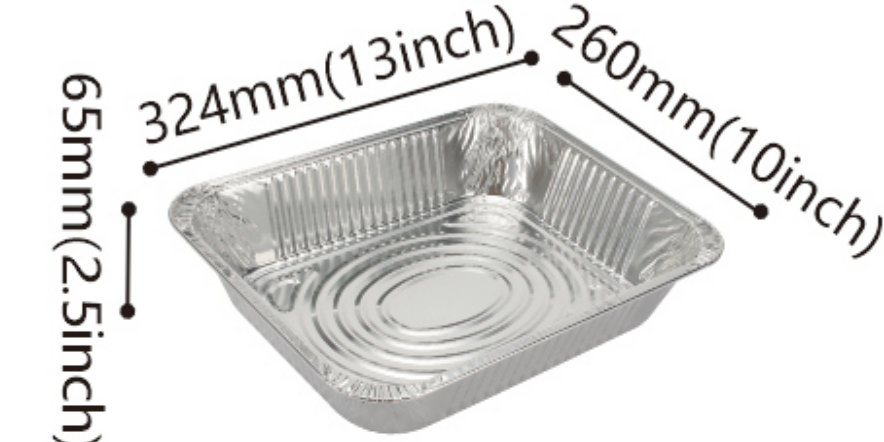

Bottom: 262x200mm (10x7.9inch)
Capacity: 3500ml (123 oz)
Type of lids: Dome plastic lid
Aluminium Foil Lid

T381/4100 100Pcs/ctn