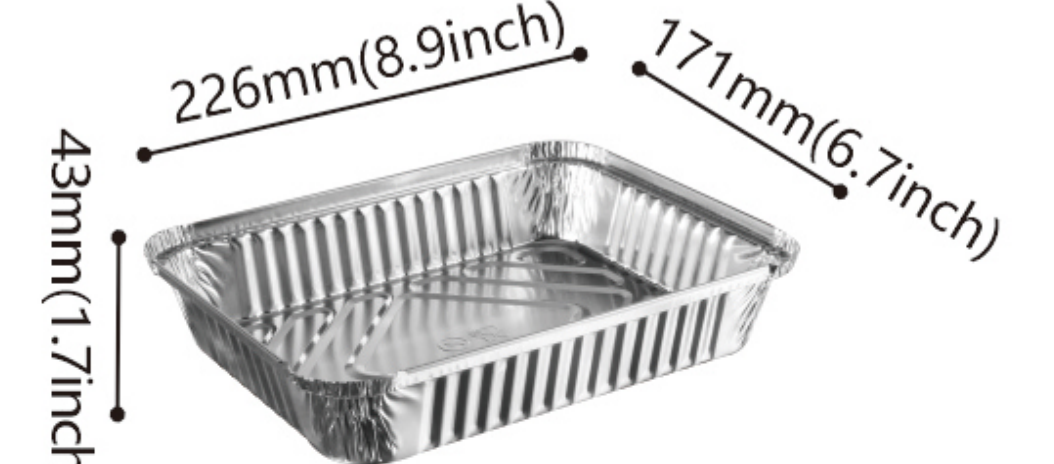

Top in: 212x157x35mm (8.3x6x1.3inch)
Bottom: 195x143mm (7.6x5.6inch)
Capacity: 1040ml (35 oz)
Type of lids: Paper Lid
Laminated Foil Lid
Dome plastic lid

9120 1000Pcs/ctn