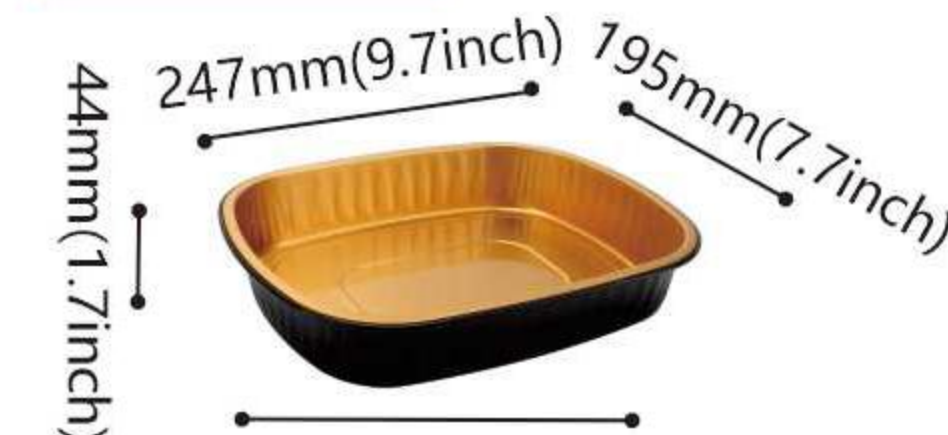

188.6x137.6mm (7.4x5.4inch)

Capacity: 1500ml (50.7 oz)

Type of lids: Aluminium Foil Lid
Dome Plastic Lid
Custom Transparent Film

T247/1500 200Pcs/ctn